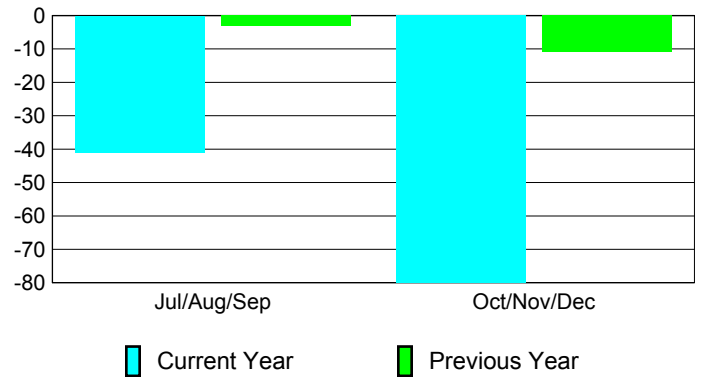

Comparison of Membership Gain/Loss

Current Year Compared to the Previous Year